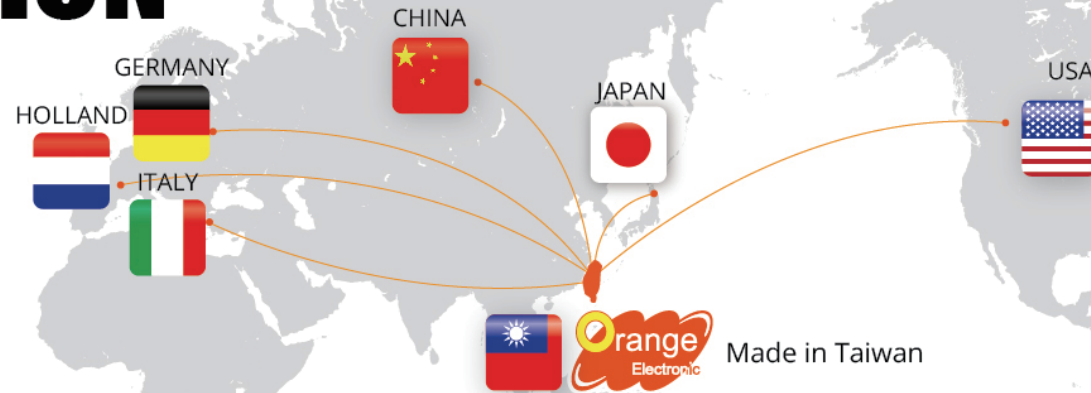

# OFFICE LOCATION

Welcome to contact our sales!

Orange Web

Orange FB

Orange Twitter

Country	Address	Phone	Fax	E-mail	Website
<b>USA</b> Orange Electronic Inc.	8255 Cascade Avenue, Suite 220, Commerce Township, MI 48382	+1(310)377-8835 Toll free for U.S. & Canada 1866-492-4170	+1(248)856-3910	sales@orange-electronic.com serviceusa@orange-electronic.com	www.facebook.com/ OrangeTPMSUSA
<b>Italy</b> Orange Electronic Italy S.R.L.	Via Legnone 20, 20158 Milano	+39-327-088-8678		sales@orange-electronic.com salvatore.pepe@orange-electronic.com	www.facebook.com/ OrangeTPMSEURO
<b>Germany</b> Orange Electronic Germany	Weidenbornstr. 8a, 65189 Wiesbaden, Germany	+31 (0)6 4248 2998		sales@orange-electronic.com jeff.lin@orange-electronic.com	www.facebook.com/ OrangeTPMSEURO
<b>Holland</b> Orange Electronic Holland	Moorland 4, 5688 GA Oirschot, the Netherlands	+31 (0)6 4248 2998		sales@orange-electronic.com jeff.lin@orange-electronic.com	www.facebook.com/ OrangeTPMSEURO
<b>Taiwan (HQ)</b> Orange Electronic Co., Ltd.	5F, No.29, Keya Rd. Central Taiwan Science Park, Taichung 42881, Taiwan	+886-4-2560-2766	+886-4-2560-2865	sales@orange-electronic.com	www.facebook.com/ OrangeTPMS
<b>Japan</b> Orange JAPAN Inc	Soft99 Bldg 5F, 2-11-12 Shinonome, Kotoku, Tokyo 135-0062, Japan	+81-3-6891-1566	+81-3-6891-1560	info@ojtpms.jp	
<b>China</b> Orange Electronic Co., Ltd.	Room 1103, No.4 building, Lane 299, jiangchangxi Road, Shanghai, China	+86-21-3127-9641	+86-21-3107-0947	sales@orange-electronic.com	