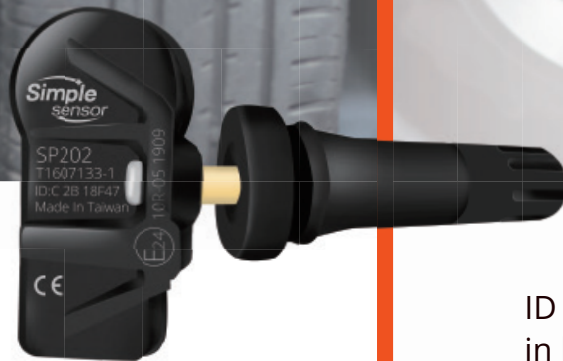

# SIMPLE-SENSOR

- One installation procedure
- Two - piece design
- Compatible with most Autolearn vehicles.
- Compatible with major TPMS diagnostic tools.

**Simple<sup>®</sup> sensor**

 OE Qualified	 98% Coverage	 Reduce cost & inventory concerns
 ID copy 4 sensors in less than 5 mins	 Rubber & Metal interchangeable Valve Stems	 Sensors can be reprogrammed if necessary.
		 Sensors can be programmed after being mounted inside the tire.