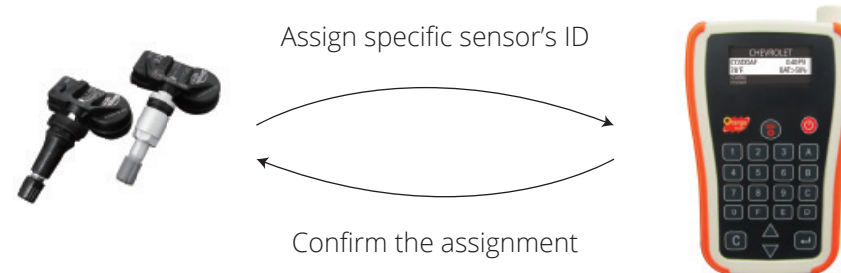

OTO TECHNOLOGY

- OTO = Orange Tire Orientation
- Automatically locate and identify each sensor's specific location and direction.

Location Information